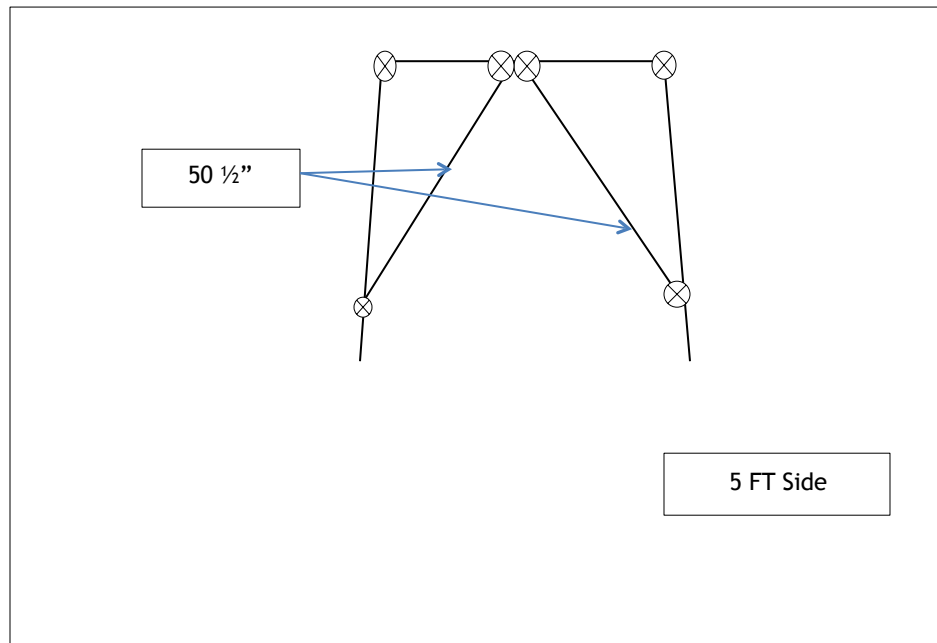

# Little Buck

4 x 5 4 Ft Stand

24 - 3/8 x 1 Bolts

24 - 3/8 Nuts

2 - 3/8 Washers

**Braces:** 2 - 56" and 4- 50 1/2"

# 4 x 5 Little Buck 8ft Stand

26 - 3/8 x 1 Bolts  
26 - 3/8 Nuts  
2 - 3/8 Washers

5Ft Side

Braces: 6- 80" - 2- 85 1/2" and 2- 89"

85 1/2 "

80"

4Ft Side