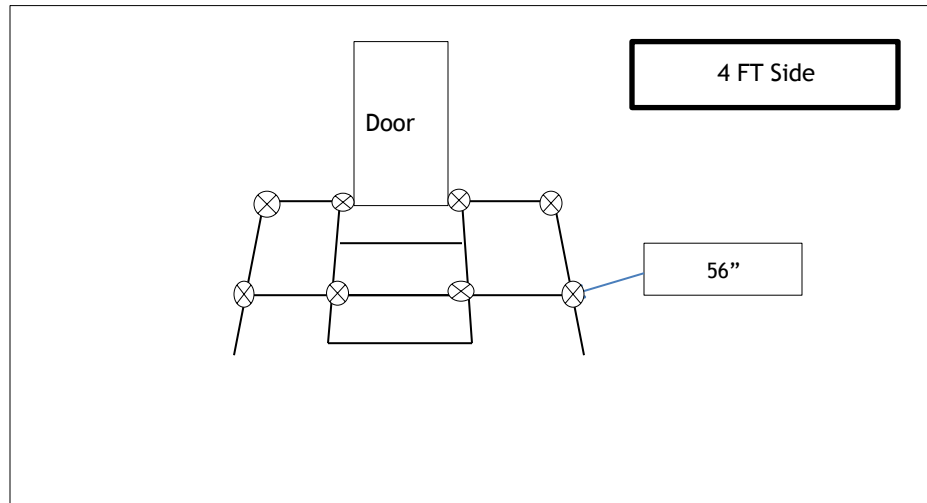

# Little Buck

4 x 5 4 Ft Stand

24 - 3/8 x 1 Bolts

24 - 3/8 Nuts

2 - 3/8 Washers

**Braces:** 2 - 56" and 4- 50 1/2"

# 4 x 5 Little Buck 8ft Stand

26 - 3/8 x 1 Bolts  
26 - 3/8 Nuts  
2 - 3/8 Washers

5Ft Side

Braces: 6- 80" - 2- 85 1/2" and 2- 89"

85 1/2 "

80"

4Ft Side