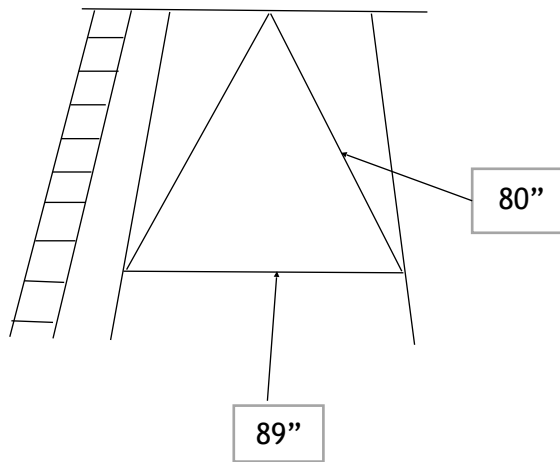

# Little Buck

4 x 5 4 Ft Stand

24 - 3/8 x 1 Bolts

24 - 3/8 Nuts

2 - 3/8 Washers

**Braces:** 2 - 56" and 4- 50 1/2"

# 4 x 5 Little Buck 8ft Stand

26 - 3/8 x 1 Bolts  
26 - 3/8 Nuts  
2 - 3/8 Washers

5Ft Side

Braces: 6- 80" - 2- 85 1/2" and 2- 89"

85 1/2 "

80"

4Ft Side